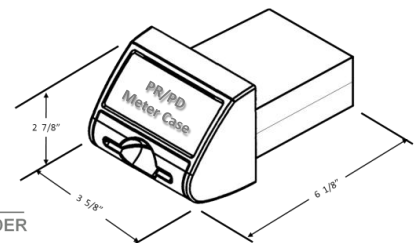

Technical Specifications – MDC/Q

Weight	8 oz. (not incl. cable or meter case bracket)
Exterior Finish	Matte-finish, impact resistant, injection molded thermal plastic, black (meter case)
Electrical Requirements	Internally supplied by laundry machine, no AC adapter required
Electronic Security	Encryption Keys (2 types) Sitecodes (up to 32)
Operating Temperature	41 F to 104 F (+5 C to +40 C)
Relative Operating Humidity	20% - 80%, non-condensing
Mounting Options	Console, Meter Case

Benefits & Features at a Glance Reader

- ✓ Plug and Play installation
- ✓ Field programmable Flash EEPROM
- ✓ Battery backed Flash memory for data integrity
- ✓ Eliminate coin jams, reduce maintenance
- ✓ Improve customer loyalty
- ✓ Flexibility through promotions and cycle-based pricing
- ✓ Accurate audit trail reporting

Prime Solution Software

- ✓ Complete secure control of system keys
- ✓ Extensive auditing and settlement capabilities
- ✓ Simple and flexible system implementation
- ✓ Supports relational and anonymous user cards
- ✓ Multiple-level, password protected, operator access to all program modules

SLIM
Single Laundry Interface Module
PR/PRPD - CARD READER